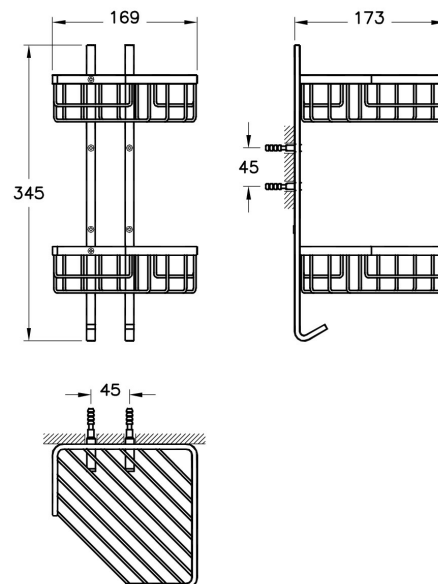

Description Arkitekta Corner Unit - Double

Code A44051EXP  
Installation Type Standard  
Coating Chrome  
Material Brass  
Colour Chrome

VitrA retains the right to change details about the products and technical specifications without prior notice.