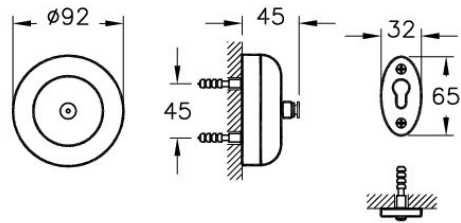

Description

Arkitekta Clothes Line

Code

A44377EXP

Installation Type

Standard

Coating

Polished Stainless Steel

Colour

Chrome

VitrA retains the right to change details about the products and technical specifications without prior notice.