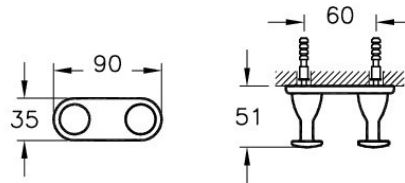

Description Arkitekta Bathrobe Holder (Double)

Code A44081EXP
Installation Type Standard
Coating Chrome
Material Brass
Colour Chrome

VitroA retains the right to change details about the products and technical specifications without prior notice.