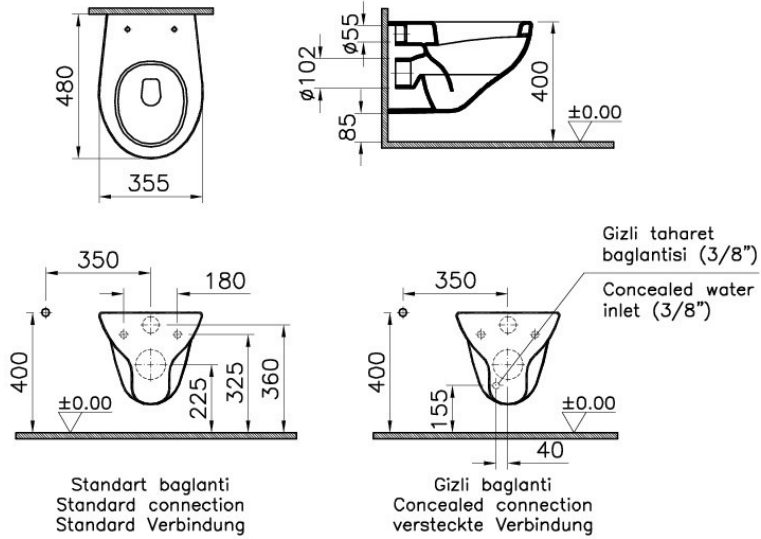

Description Arkitekt Wall-Hung WC Pan Short

Code	6105L003-0075
Connection Type	Horizontal Outlet
Bidet Nozzle Inlet	Without Nozzle
CE	Yes
Material	Ceramic
NF	Yes
Compatible Products	84 ++++ Toilet Seat
VitrAclean	No
Colour	White