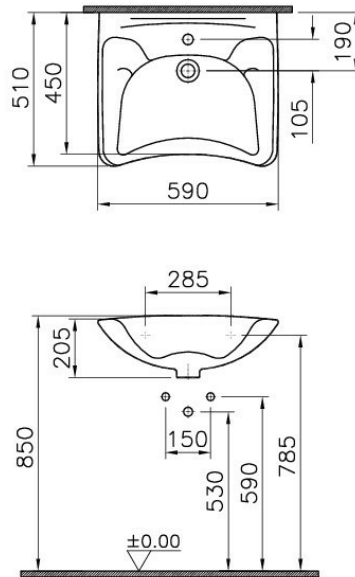

# VitrA

Description Arkitekt Special Need S Washbasin, 60 cm with Tap Hole, with Overflow Hole

Code 6147B003-0001  
Tap Hole Option Middle Tap Hole  
CE Yes  
Material Ceramic  
NF Yes  
VitrAclean No  
Product Properties Accessible Bathrooms  
Dimensions 60  
Colour White