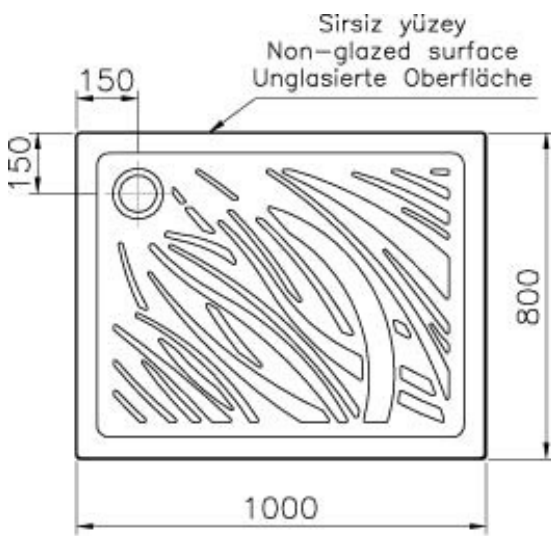

Description Arkitekt Rectangular Shower Tray, 80cm

Code 5415L003-0578
 Material Fine Fire Clay
 VitrAclean No
 Dimensions 80
 Colour White

VitrA retains the right to change details about the products and technical specifications without prior notice.