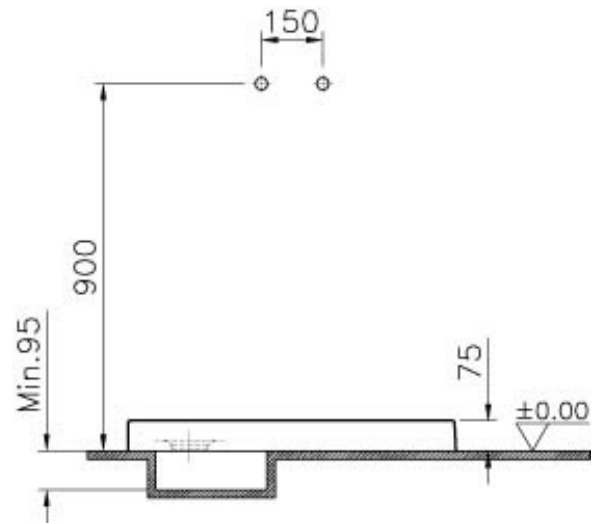

Description Arkitekt Rectangular Shower Tray, 80cm

Code 5415L003-0578
 Material Fine Fire Clay
 VitrAclean No
 Dimensions 80
 Colour White

VitrA retains the right to change details about the products and technical specifications without prior notice.