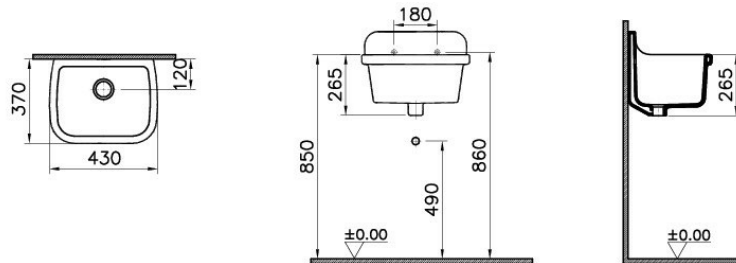

VitrA

Description Arkitekt Heavy Duty Sink, 45 cm

Code	6109B003-0012
Shape	Square
Countertop Usage	Not Suitable
Overflow Hole	With Hole
CE	Yes
Material	Vitreous China
Compatible Products	424520
VitrAclean	No
Tap Hole Option	Without Tap Hole
Dimensions	45
Colour	White
Width	43
Depth	37
Height	26,5