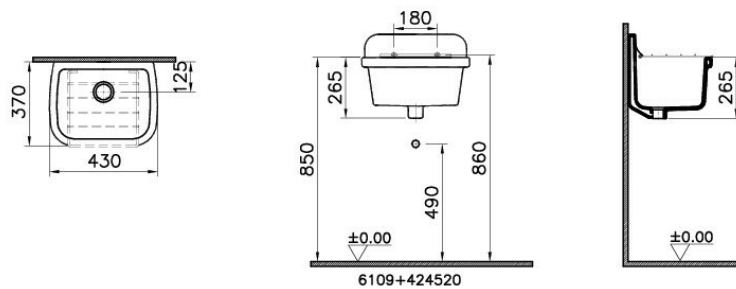

VitrA

Description Arkitekt Heavy Duty Sink, 45 cm

Code	6109B003-0012
Shape	Square
Countertop Usage	Not Suitable
Overflow Hole	With Hole
CE	Yes
Material	Vitreous China
Compatible Products	424520
VitrAclean	No
Tap Hole Option	Without Tap Hole
Dimensions	45
Colour	White
Width	43
Depth	37
Height	26,5