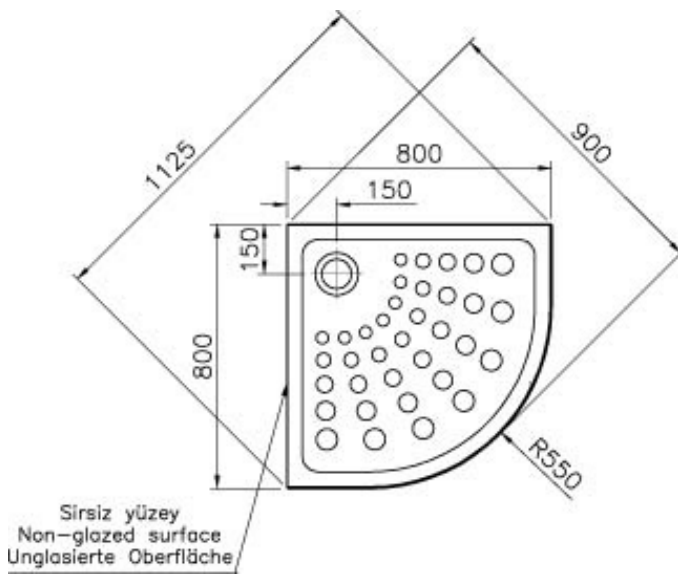

Description Arkitekt Corner Shower Tray, 80cm

Code 4095L003-0578
 Material Fine Fire Clay
 VitrAclean No
 Dimensions 80
 Colour White

VitrA retains the right to change details about the products and technical specifications without prior notice.