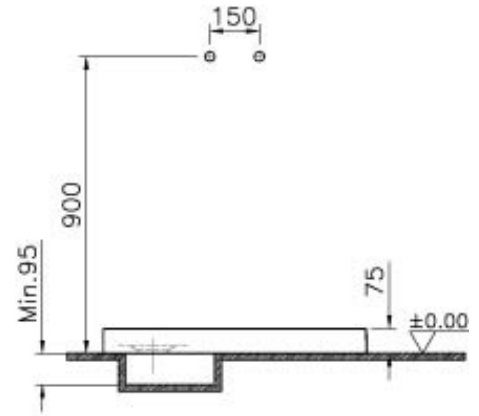

Description Arkitekt Corner Shower Tray, 80cm

Code 4095L003-0578
 Material Fine Fire Clay
 VitrAclean No
 Dimensions 80
 Colour White

VitrA retains the right to change details about the products and technical specifications without prior notice.