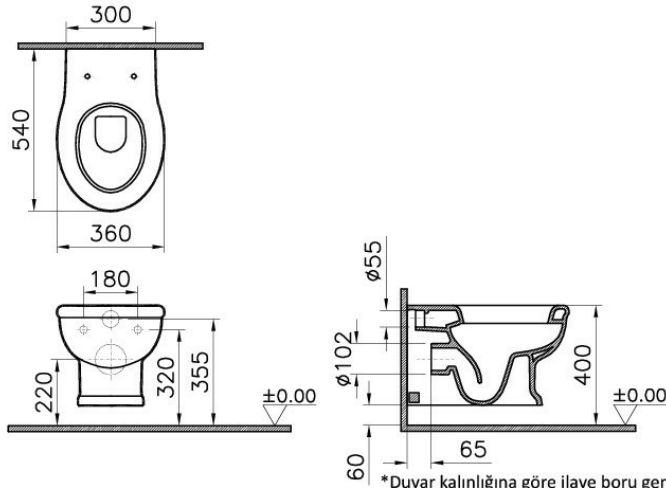

Description Aria Wall-Hung WC Pan

Code	5802B003-0075
Product Properties	Easy Installation
Connection Type	Horizontal Outlet
Bidet Nozzle Inlet	Without Nozzle
Material	Ceramic
Compatible Products	05-003-001
VitrAclean	No
Colour	White

*Duvar kalınlığına göre ilave boru gerekebilir.

*Additional pipe may be required due to wall thickness

*Ein zusätzliches Ablaufrohr ist je nach Wandstärke erforderlich