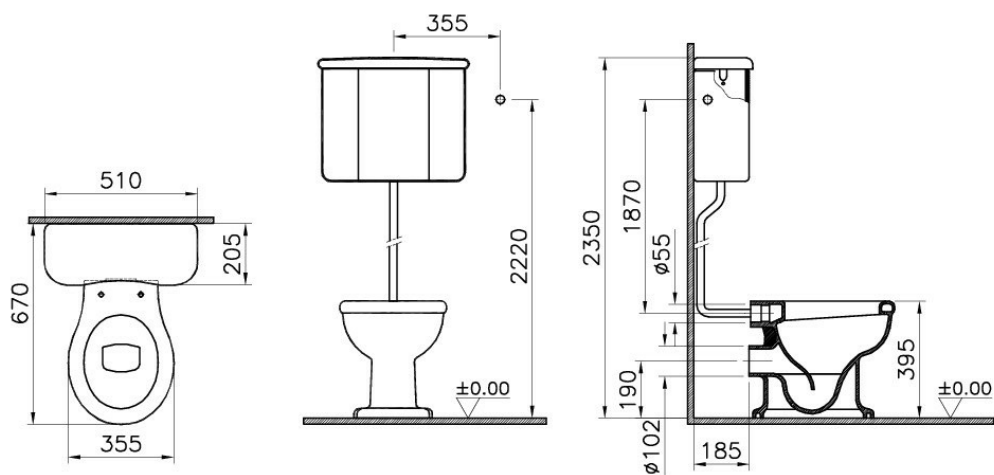

Description Aria Single WC Pan with Bottom Outlet without Bidet Pipe

Code 6233B003-0075
Connection Type Vertical Outlet
Compatible Products 05 +++++ Toilet Seat
VitrAclean No
Colour White

VitrA retains the right to change details about the products and technical specifications without prior notice.