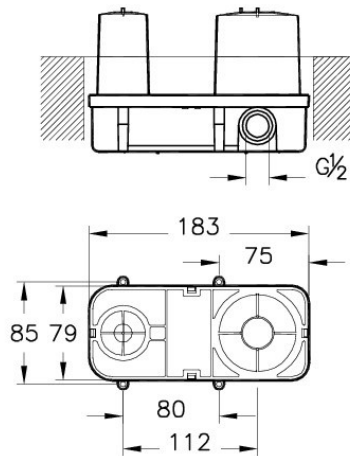

Description Minibox Built In Basin Mixer (Concealed Part)

Code A42230EXP

Installation Type Built-in

Water Label A

VitrA retains the right to change details about the products and technical specifications without prior notice.