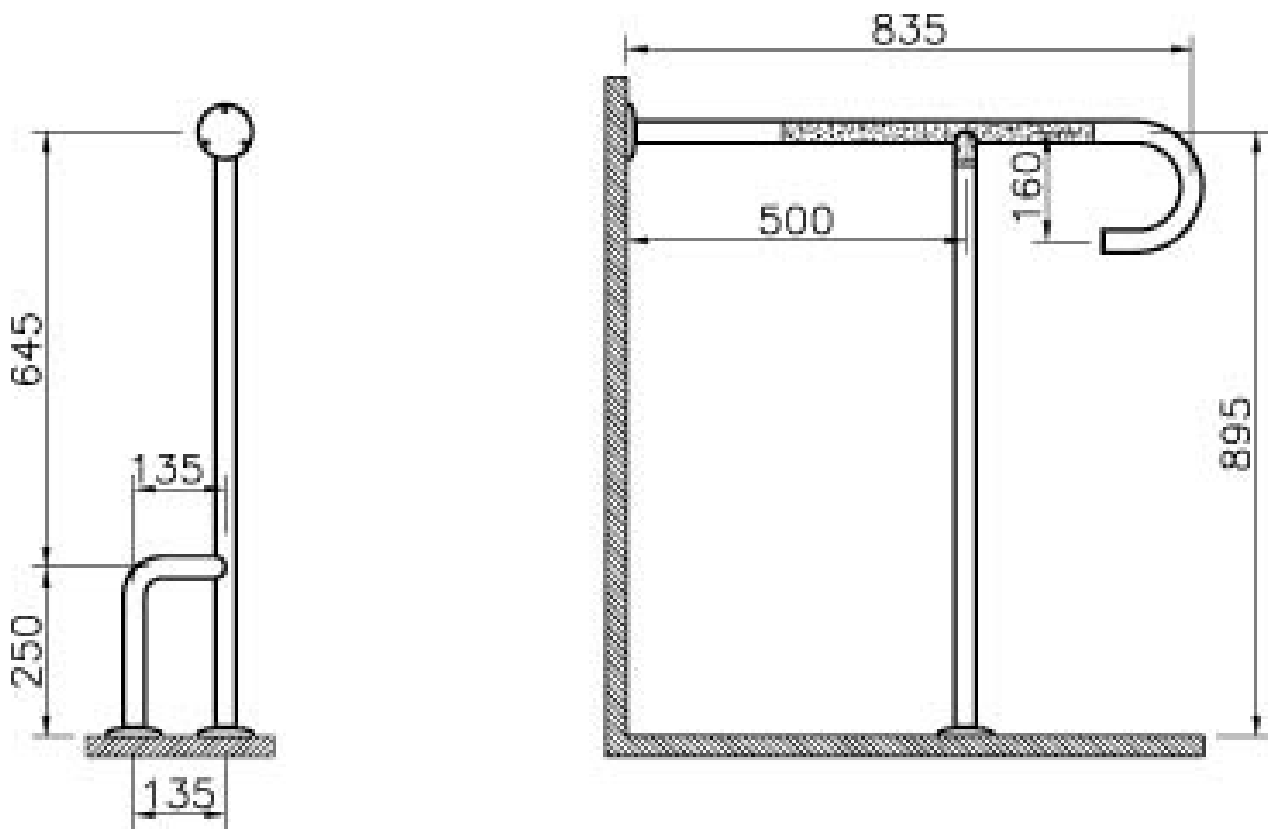

VitrA

Description 90° Angled Wall-Floor Grab Rail

Code 320-3013
Product Properties Accessible Bathrooms
Colour White

VitrA retains the right to change details about the products and technical specifications without prior notice.