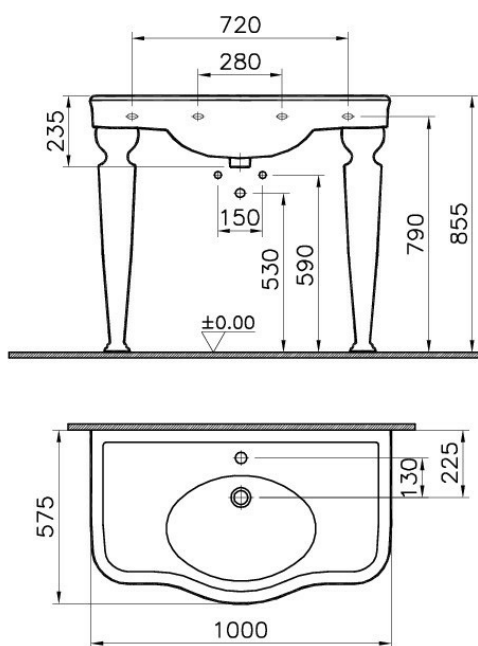

Description Efes WashBasin, 100cm

Code 6209B003-0001
 Tap Hole Option Middle Tap Hole
 Material Fine Fire Clay
 Compatible Products 6210 ++++ Console Leg
 VitrAclean No
 Dimensions 100
 Colour White

VitrA retains the right to change details about the products and technical specifications without prior notice.