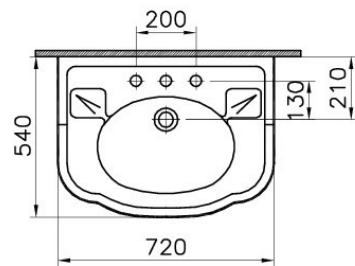

Description Efes WashBasin, 72cm

Code 6055B003-0001  
 Tap Hole Option Middle Tap Hole  
 Material Ceramic  
 Compatible Products 4371 +++++ Console Leg  
 VitrAclean No  
 Dimensions 72  
 Colour White