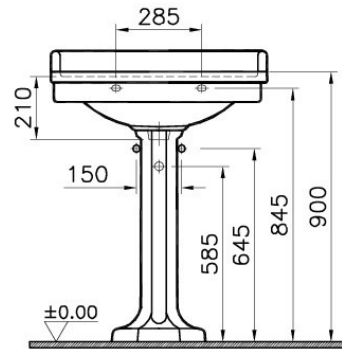

Description Efes WashBasin, 72cm

Code 6055B003-0001  
 Tap Hole Option Middle Tap Hole  
 Material Ceramic  
 Compatible Products 4371 +++++ Console Leg  
 VitrAclean No  
 Dimensions 72  
 Colour White