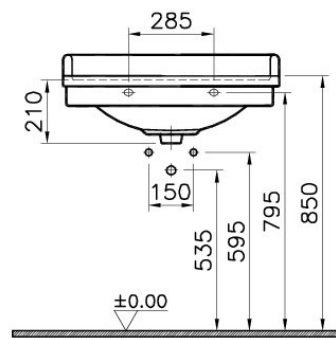

Description Efes WashBasin, 72cm

Code 6055B003-0001  
 Tap Hole Option Middle Tap Hole  
 Material Ceramic  
 Compatible Products 4371 +++++ Console Leg  
 VitrAclean No  
 Dimensions 72  
 Colour White