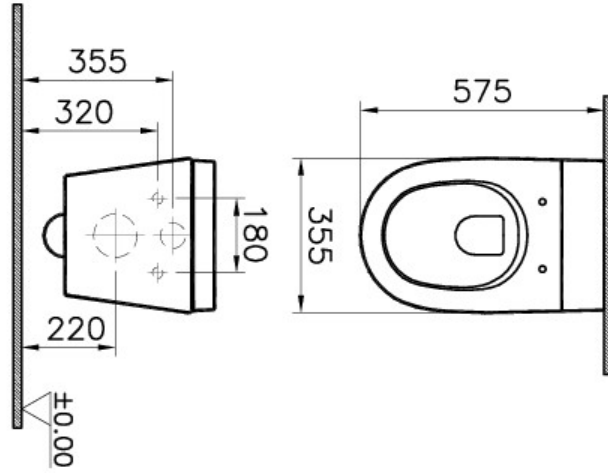

Description Nest Wall-Hung WC Pan

Code	5173B003-1086
Product Properties	Water Saving
Connection Type	Horizontal Outlet
Built-In Stop Valve	Not available
VitrAfresh	Available
Bidet Nozzle Inlet	Without Nozzle
Breeam	7
DGNB	5
EPD	Yes
Leed	9
Material	Ceramic
Water Saving Amount	6
VitrAClean	No
Colour	White

- * Duvar kalınlığına göre ilave boru gerekebilir.
- * Additional pipe may be required due to wall thickness
- * Ein zusätzliches Ablaufrohr ist je nach Wandstärke erforderlich