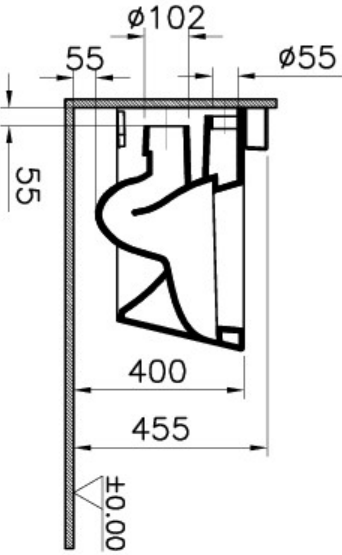

Description Nest Wall-Hung WC Pan

Code	5173B003-1086
Product Properties	Water Saving
Connection Type	Horizontal Outlet
Built-In Stop Valve	Not available
VitrAfresh	Available
Bidet Nozzle Inlet	Without Nozzle
Breeam	7
DGNB	5
EPD	Yes
Leed	9
Material	Ceramic
Water Saving Amount	6
VitrAClean	No
Colour	White

- * Duvar kalınlığına göre ilave boru gerekebilir.
- * Additional pipe may be required due to wall thickness
- * Ein zusätzliches Ablaufrohr ist je nach Wandstärke erforderlich