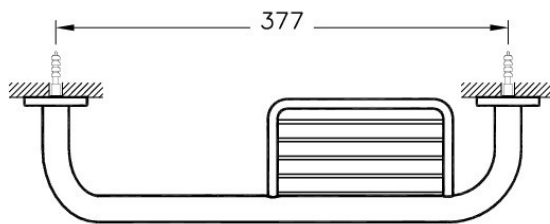

Description Arkitekta Grab Bar

Code A44374EXP
Installation Type Standard
Product Properties Load-Resistant
Coating Matt Chrome-Gold
Material Brass
Colour Chrome

VitrA retains the right to change details about the products and technical specifications without prior notice.