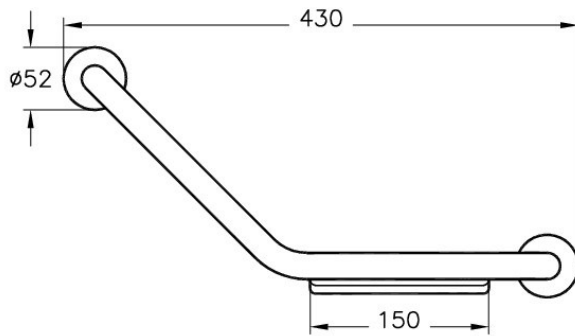

Description Arkitekta Grab Bar

Code A44374EXP
Installation Type Standard
Product Properties Load-Resistant
Coating Matt Chrome-Gold
Material Brass
Colour Chrome

VitrA retains the right to change details about the products and technical specifications without prior notice.