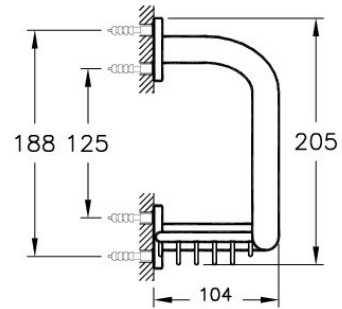

Description Arkitekta Grab Bar

Code A44374EXP
Installation Type Standard
Product Properties Load-Resistant
Coating Matt Chrome-Gold
Material Brass
Colour Chrome

VitrA retains the right to change details about the products and technical specifications without prior notice.