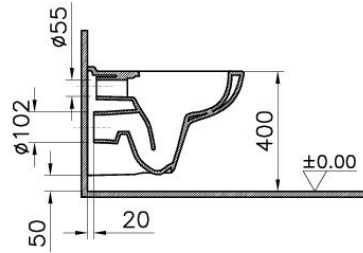

Description S20 Rim-Ex Wall-Hung WC Pan

Code 7741B003-0075
 Product Properties Rim-ex
 Connection Type Horizontal Outlet
 Bidet Nozzle Inlet Without Nozzle
 Compatible Products 84-003-019
 VitrAclean No
 Colour White