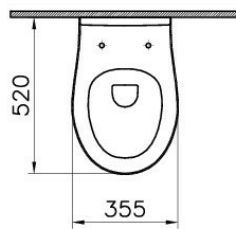

Description S20 Rim-Ex Wall-Hung WC Pan

Code 7741B003-0075
 Product Properties Rim-ex
 Connection Type Horizontal Outlet
 Bidet Nozzle Inlet Without Nozzle
 Compatible Products 84-003-019
 VitrAclean No
 Colour White