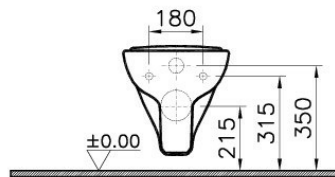

Description S20 Rim-Ex Wall-Hung WC Pan

Code 7741B003-0075
 Product Properties Rim-ex
 Connection Type Horizontal Outlet
 Bidet Nozzle Inlet Without Nozzle
 Compatible Products 84-003-019
 VitrAclean No
 Colour White